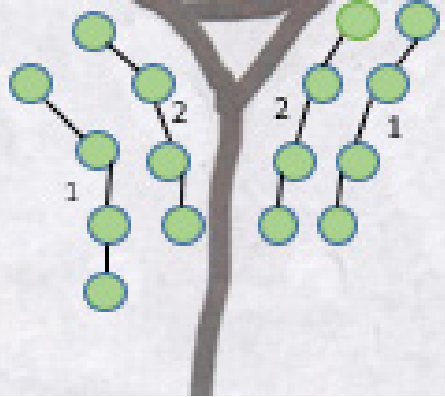

# James A. McBride Arboretum - Crabapple Tree Locator Map

- |                      |                       |                  |                    |                  |
|----------------------|-----------------------|------------------|--------------------|------------------|
| 1 Professor Sprenger | 11 Adams              | 21 Narragansett  | 31 Red Splendor    | 41 Indian Magic  |
| 2 X. sumi Calocarpa  | 12 Prairie Maid       | 22 Adirondack    | 32 Selkirk         | 42 Anne E        |
| 3 Candy mint         | 13 Winter Gold        | 23 Mary Potter   | 33 Liset           | 43 Pink Princess |
| 4 David              | 14 Red Jade           | 24 White Angel   | 34 Moken Lava      | 44 Jackii        |
| 5 Ormiston Roy       | 15 White Cascade      | 25 Brandywine    | 35 Snow Magic      | 45 Red Jewel     |
| 6 Silver Moon        | 16 Strawberry Parfait | 26 New           | 36 Centurion       | 46 Weepcandam    |
| 7 Sugar Tyme         | 17 Prairie Fire       | 27 Indian Summer | 37 Donald Wyman    | 47 Floribunda    |
| 8 Hamlet             | 18 Pink Satin         | 28 Sargents      | 38 Red Jewel       | 48 Dorothea      |
| 9 Guinever           | 19 Jewelberry         | 29 Lollipop      | 39 Golden Raindrop |                  |
| 10 Louisa            | 20 Red Baron          | 30 Spring Snow   | 40 Coral Burst     |                  |